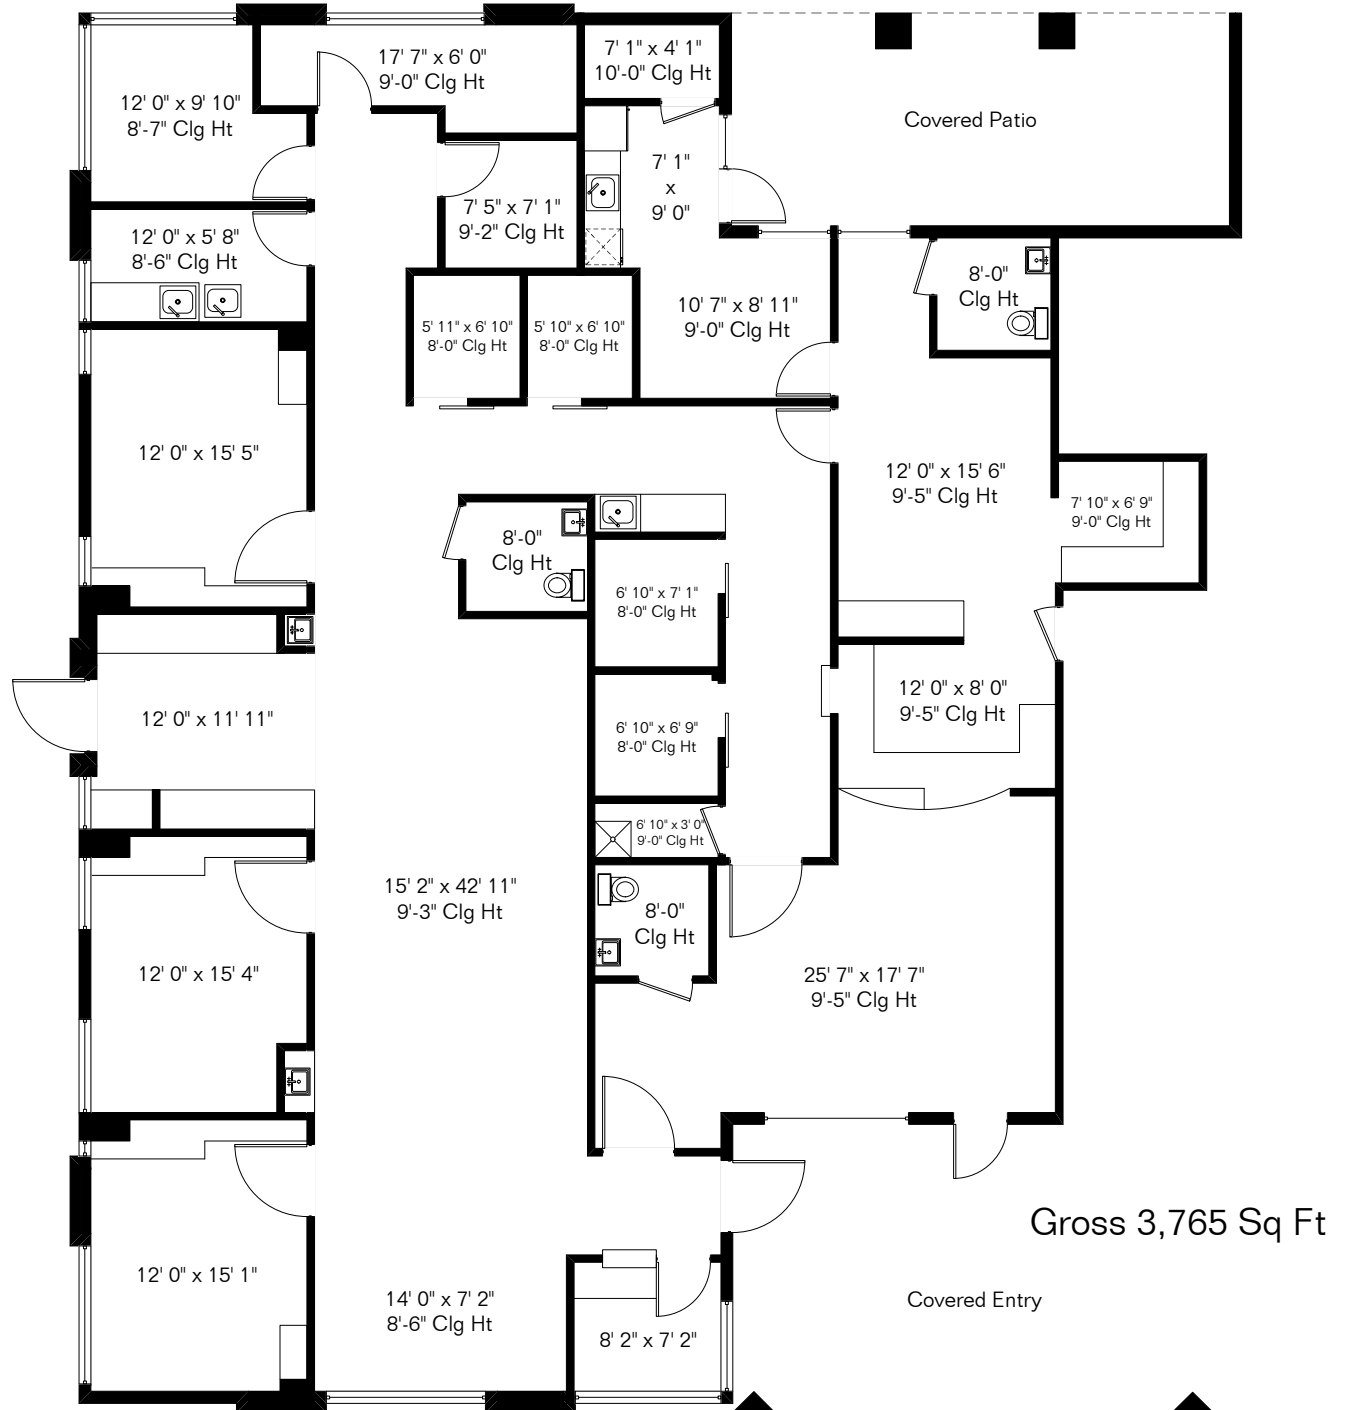

The square footages and room size information are deemed to be reliable but are not guaranteed and should be independently verified. This drawing is for marketing purposes only.

*All ceiling heights are 9'-6" unless noted otherwise

4745 E Camp Lowell Dr

Site Visit August 2021

0 ft. 6 ft. 10 ft. 20 ft.

Copyright 2021 Floor Plans First! LLC

All Rights Reserved.

Floor Plans First!
See the Floor Plan First™

FloorPlansFirst.com™
(520) 881-1500